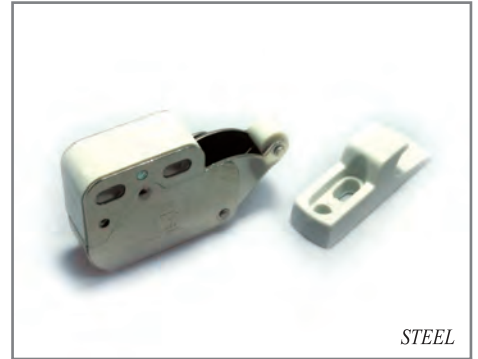

ZINC

ZC2427 C/C: 2"

STEEL

SC2428 C/C: 20mm

STEEL

SC2429 C/C: 14mm

ALUMINIUM + STEEL

AS2430 C/C: 46mm

PLASTIC + STEEL

PS2431 C/C: 47mm

ALUMINIUM + STEEL

AS2432 C/C: 46mm

ALUMINIUM

AC2433 C/C: 41mm

ALUMINIUM

AC2434 27mmL x 24mmW

STEEL

SC2435 C/C: 16mm

ALUMINIUM

AC2436 C/C: 39mm

ALUMINIUM

AC2437 C/C: 76mm

PLASTIC + STEEL

PC2438 C/C: 41mm