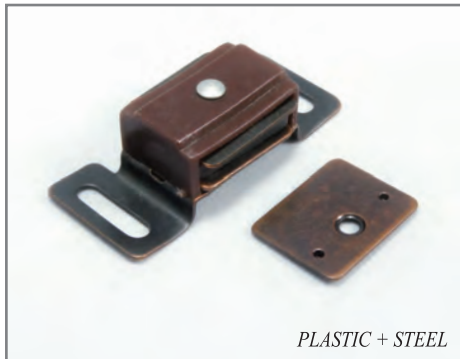

ZINC

ZC2427 C/C: 2"

STEEL

SC2428 C/C: 20mm

STEEL

SC2429 C/C: 14mm

ALUMINIUM + STEEL

AS2430 C/C: 46mm

PLASTIC + STEEL

PS2431 C/C: 47mm

ALUMINIUM + STEEL

AS2432 C/C: 46mm

ALUMINIUM

AC2433 C/C: 41mm

ALUMINIUM

AC2434 27mmL x 24mmW

STEEL

SC2435 C/C: 16mm

ALUMINIUM

AC2436 C/C: 39mm

ALUMINIUM

AC2437 C/C: 76mm

PLASTIC + STEEL

PC2438 C/C: 41mm