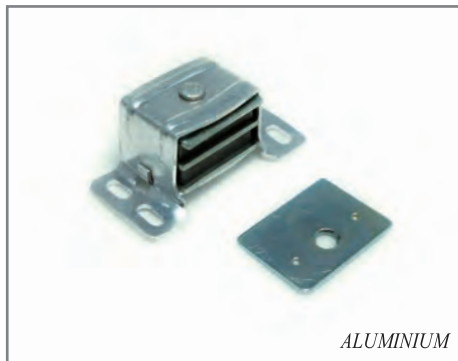

PLASTIC

PC2439 C/C: 34mm

PLASTIC

PC2440 C/C: 22mm

PLASTIC

PC2441 C/C: 55mm

STEEL

SC2442 C/C: 27mm

ALUMINIUM

AC2443 C/C: 43mm

PLASTIC

PC2444 C/C: 65mm

ZINC + STEEL

ZS2445 C/C: 43mm

STEEL

SC2446 1/2"D , 5/8"D , 3/4"D

ZINC + STEEL

ZS2447 C/C: 39mm

SOLID BRASS

BC2448 C/C: 39mm

ZINC + STEEL

ZS2449 23mmD x 30mmL

SOLID BRASS

BC2450 3/8"D , 1/2"D , 5/8"D , 3/4"D