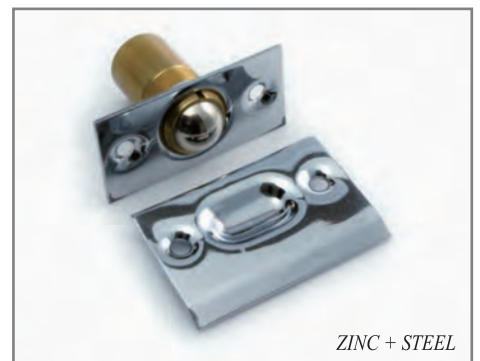

ALUMINIUM

AC2443 C/C: 43mm

PLASTIC

PC2444 C/C: 65mm

ZINC + STEEL

ZS2445 C/C: 43mm

STEEL

SC2446 1/2"D , 5/8"D , 3/4"D

ZINC + STEEL

ZS2447 C/C: 39mm

SOLID BRASS

BC2448 C/C: 39mm

ZINC + STEEL

ZS2449 23mmD x 30mmL

SOLID BRASS

BC2450 3/8"D , 1/2"D , 5/8"D , 3/4"D