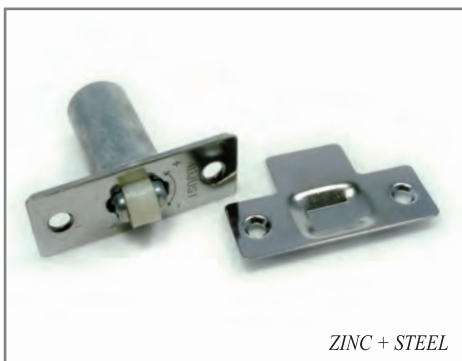

PLASTIC

PC2439 C/C: 34mm

PLASTIC

PC2440 C/C: 22mm

PLASTIC

PC2441 C/C: 55mm

STEEL

SC2442 C/C: 27mm

ALUMINIUM

AC2443 C/C: 43mm

PLASTIC

PC2444 C/C: 65mm

ZINC + STEEL

ZS2445 C/C: 43mm

STEEL

SC2446 1/2"D , 5/8"D , 3/4"D

ZINC + STEEL

ZS2447 C/C: 39mm

SOLID BRASS

BC2448 C/C: 39mm

ZINC + STEEL

ZS2449 23mmD x 30mmL

SOLID BRASS

BC2450 3/8"D , 1/2"D , 5/8"D , 3/4"D